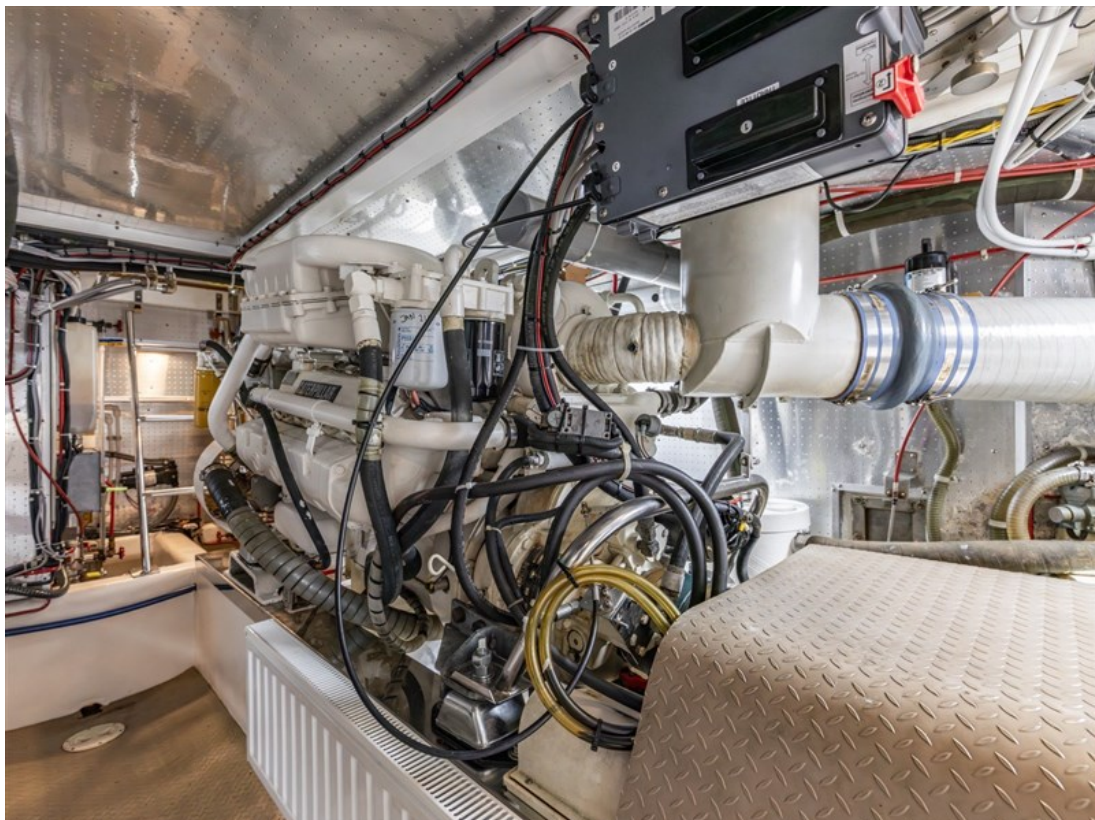

ELBURG YACHTING®

international yachtbrokers

Gegevens worden geacht juist te zijn, doch worden niet gegarandeerd. - Whilst every care has been taken in the preparation of the particulars, their correctness is not guaranteed.

J.P. Broekhovenstraat 37
8081 HB Elburg
The Netherlands

Referentie
B25064328

info@elburgyachting.nl
www.elburgyachting.nl
+31 525 68 68 68